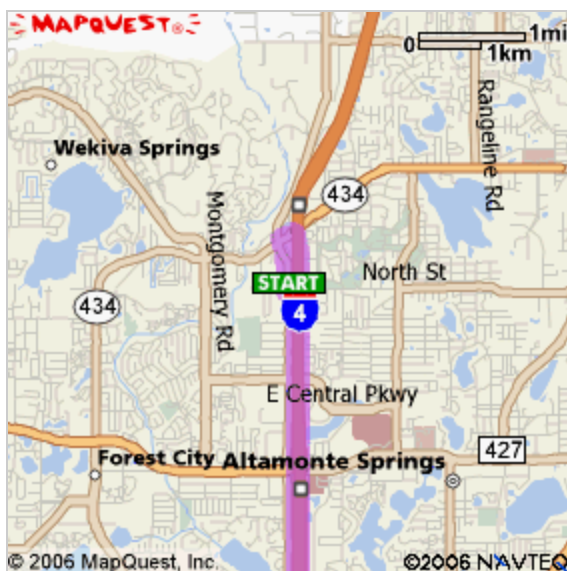

Start: 978 Douglas Ave
Altamonte Springs, FL 32714-5205, US

End: 850 Trafalgar Ct
Maitland, FL 32751-4141, US

Notes:

Directions	Distance
Total Est. Time: 8 minutes Total Est. Distance: 5.21 miles	
 1: Start out going NORTH on DOUGLAS AVE toward HARWOOD AVE.	0.2 miles
 2: Turn RIGHT to stay on DOUGLAS AVE.	0.1 miles
 3: Turn RIGHT onto FL-434 E.	<0.1 miles
 4: Merge onto I-4 W toward ORLANDO.	3.8 miles
 5: Merge onto W MAITLAND BLVD / FL-414 W via EXIT 90 toward NORTH LK DESTINY DR.	0.4 miles
 6: Turn RIGHT onto N LAKE DESTINY RD.	0.2 miles
 7: Turn LEFT onto MAITLAND CENTER PKWY.	<0.1 miles
 8: Turn RIGHT onto TRAFALGAR CT.	<0.1 miles
 9: End at 850 Trafalgar Ct Maitland, FL 32751-4141, US	
Total Est. Time: 8 minutes Total Est. Distance: 5.21 miles	

Start:
978 Douglas Ave
Altamonte Springs, FL 32714-5205, US

End:
850 Trafalgar Ct
Maitland, FL 32751-4141, US

All rights reserved. Use Subject to License/Copyright

These directions are informational only. No representation is made or warranty given as to their content, road conditions or route usability or expeditiousness. User assumes all risk of use. MapQuest and its suppliers assume no responsibility for any loss or delay resulting from such use.