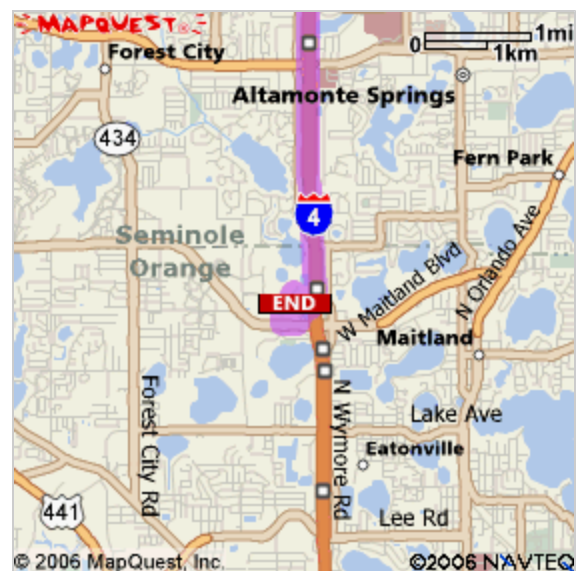

Start: 978 Douglas Ave
Altamonte Springs, FL 32714-5205, US

End: 850 Trafalgar Ct
Maitland, FL 32751-4141, US

Notes:

Directions	Distance
Total Est. Time: 8 minutes Total Est. Distance: 5.21 miles	
 1: Start out going NORTH on DOUGLAS AVE toward HARWOOD AVE.	0.2 miles
 2: Turn RIGHT to stay on DOUGLAS AVE.	0.1 miles
 3: Turn RIGHT onto FL-434 E.	<0.1 miles
 4: Merge onto I-4 W toward ORLANDO.	3.8 miles
 5: Merge onto W MAITLAND BLVD / FL-414 W via EXIT 90 toward NORTH LK DESTINY DR.	0.4 miles
 6: Turn RIGHT onto N LAKE DESTINY RD.	0.2 miles
 7: Turn LEFT onto MAITLAND CENTER PKWY.	<0.1 miles
 8: Turn RIGHT onto TRAFALGAR CT.	<0.1 miles
 9: End at 850 Trafalgar Ct Maitland, FL 32751-4141, US	
Total Est. Time: 8 minutes Total Est. Distance: 5.21 miles	

Start:
978 Douglas Ave
Altamonte Springs, FL 32714-5205, US

End:
850 Trafalgar Ct
Maitland, FL 32751-4141, US

All rights reserved. Use Subject to License/Copyright

These directions are informational only. No representation is made or warranty given as to their content, road conditions or route usability or expeditiousness. User assumes all risk of use. MapQuest and its suppliers assume no responsibility for any loss or delay resulting from such use.