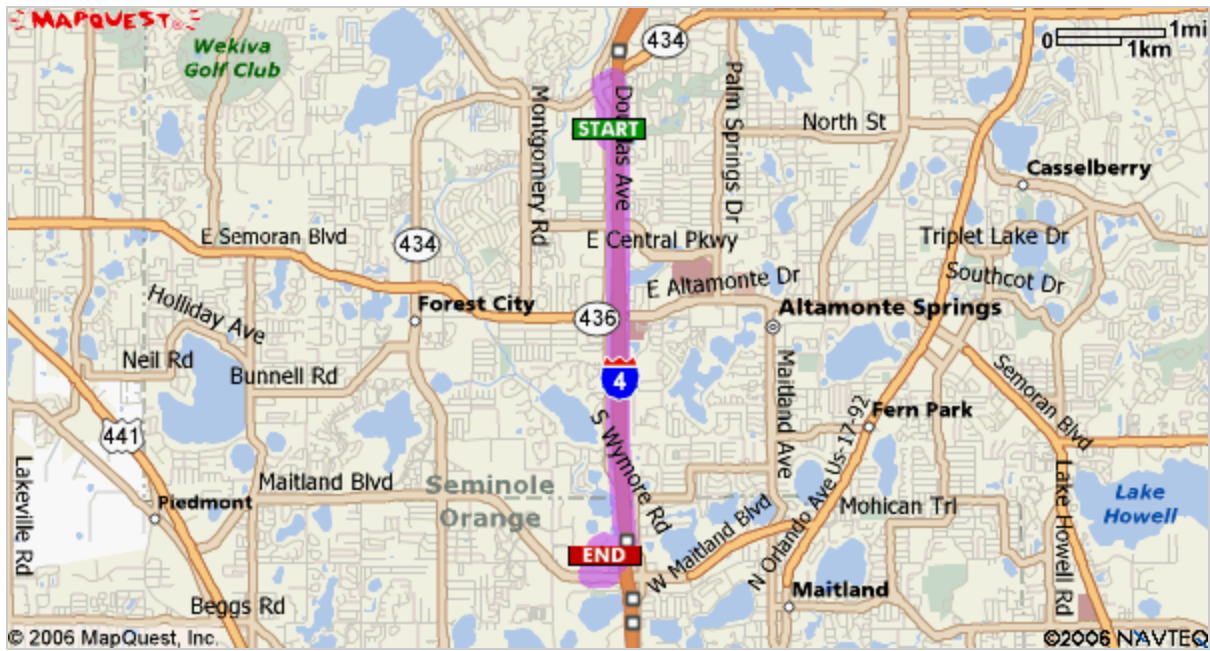

Start: 978 Douglas Ave
Altamonte Springs, FL 32714-5205, US

End: 850 Trafalgar Ct
Maitland, FL 32751-4141, US

Notes:

Directions	Distance
Total Est. Time: 8 minutes Total Est. Distance: 5.21 miles	
 1: Start out going NORTH on DOUGLAS AVE toward HARWOOD AVE.	0.2 miles
 2: Turn RIGHT to stay on DOUGLAS AVE.	0.1 miles
 3: Turn RIGHT onto FL-434 E.	<0.1 miles
 4: Merge onto I-4 W toward ORLANDO.	3.8 miles
 5: Merge onto W MAITLAND BLVD / FL-414 W via EXIT 90 toward NORTH LK DESTINY DR.	0.4 miles
 6: Turn RIGHT onto N LAKE DESTINY RD.	0.2 miles
 7: Turn LEFT onto MAITLAND CENTER PKWY.	<0.1 miles
 8: Turn RIGHT onto TRAFALGAR CT.	<0.1 miles
 9: End at 850 Trafalgar Ct Maitland, FL 32751-4141, US	
Total Est. Time: 8 minutes Total Est. Distance: 5.21 miles	

Start:
978 Douglas Ave
Altamonte Springs, FL 32714-5205, US

End:
850 Trafalgar Ct
Maitland, FL 32751-4141, US

All rights reserved. Use Subject to License/Copyright

These directions are informational only. No representation is made or warranty given as to their content, road conditions or route usability or expeditiousness. User assumes all risk of use. MapQuest and its suppliers assume no responsibility for any loss or delay resulting from such use.